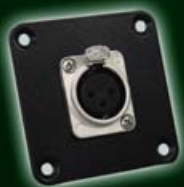

# CONSOLE LIGHT

**PLT 121 LX**

Equipped with a high performance 1 W Luxeon™ LED, this gooseneck lamp for lighting desks and similar applications offers the ultimate in functionality and performance.

The conical aluminium head provides a precise beam with low scatter.

## PLT 121 LX

With standard XLR plug  
543-001 to 006

With right-angle plug  
543-021 and 022

Without plug for permanent  
mounting 543-061 to 066

Permanent mounting kit  
548-122

Brass screws  
548-131 and 548-132

Brass screws and mounting  
kit fitted

Adapter plate 2 for XLR plug  
548-112

Adapter plate 3 for permanent  
mounting 548-113

Adapter plate 5 with switch  
548-115

Dimmer LC-PWM 324  
(OEM-Version) 547-002