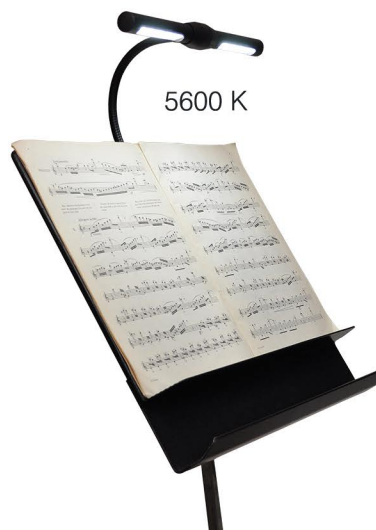

LED MUSIC STAND LIGHT NPL 1624

OPTIMUM MUSIC STAND LIGHTING,
AVAILABLE IN VARIOUS
CONTROL CONCEPTS

36 pcs. SMD- LEDs and a special diffusor allow uniform and optimum illumination of the entire sheet of music – even with large extendable music stands. The music stand lights of the series 1624 have one adjustable luminaire head, who is equipped with the luminous colours 3000 K warm white as well as 5600 K cool white. The two luminous colours can be mixed, switched and dimmed – depending on the choosen control concepts. A comprehensive range of accessories is available for the mechanical adaptation to different music stand makes.

3000 K

5600 K

For more information on our products and services, please refer to www.arnoldlicht.de

NPL 1624 LED MUSIC STAND LIGHT FOR ORCHESTRAS

Electronic housing model NT (digital)
 (with 7-segment address display and IR sensor, DMX controllable with power supply SPY 600 NT)

Color switching for model LX or N
 (by means of a switch, or magnetic sensor for LX)

The model N works with 24 V DC and is dimmable by using DMX LED dimmer SPY2440 (analog voltage regulation).

Luminaire material	Aluminium milled, anodized / flexible hose, laquered
Equipping	36 x SMD LEDs, warmwhite (3000 K) / coolwhite (5600 K), optional 1 colour
Operating voltage	Model LX: 24 V AC (dimmable) NT: 24 V DC (digital) N: 24 V DC (dimmable)
Power consumption	9 W per light colour, up to 18 W power consumption at model NT and N
Beam angle	approx. 80 ° / very soft, diffuse light cone / poor stray light / glare-free
Colour rendering index	CRI above 90, typically 93
Adjustment	Flexible hose adjustable in all directions / flexible height adjustment
Fixation	Square luminaire base, universal clamp or individual adaptations
Connection type	XLR connector 4-pin or 10 mm coaxial stage plug BS01 / X-Plug
Control	Model LX: 24 V AC phase-angle-control / NT: digital / N: 24 V DC dimmed
Illuminance	1200 lux at 30 cm distance, soft diffuse (one light colour)